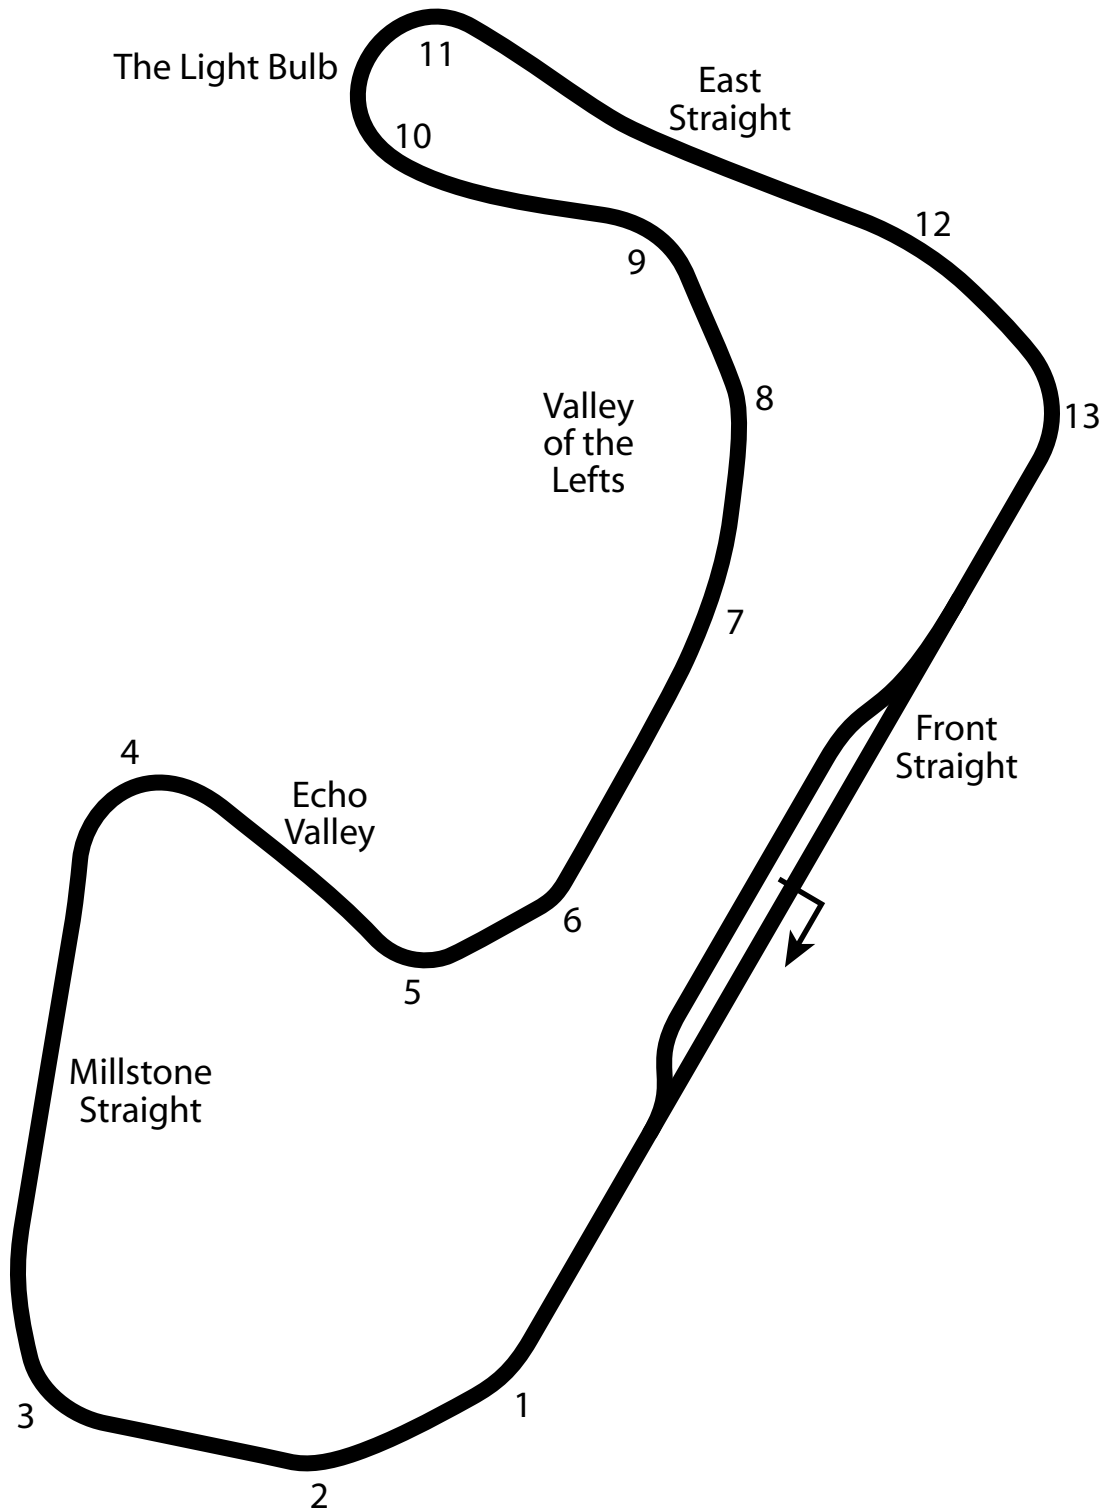

Bridgehampton Race Circuit

2.85 miles
4.59 km
13 turns

hhampton